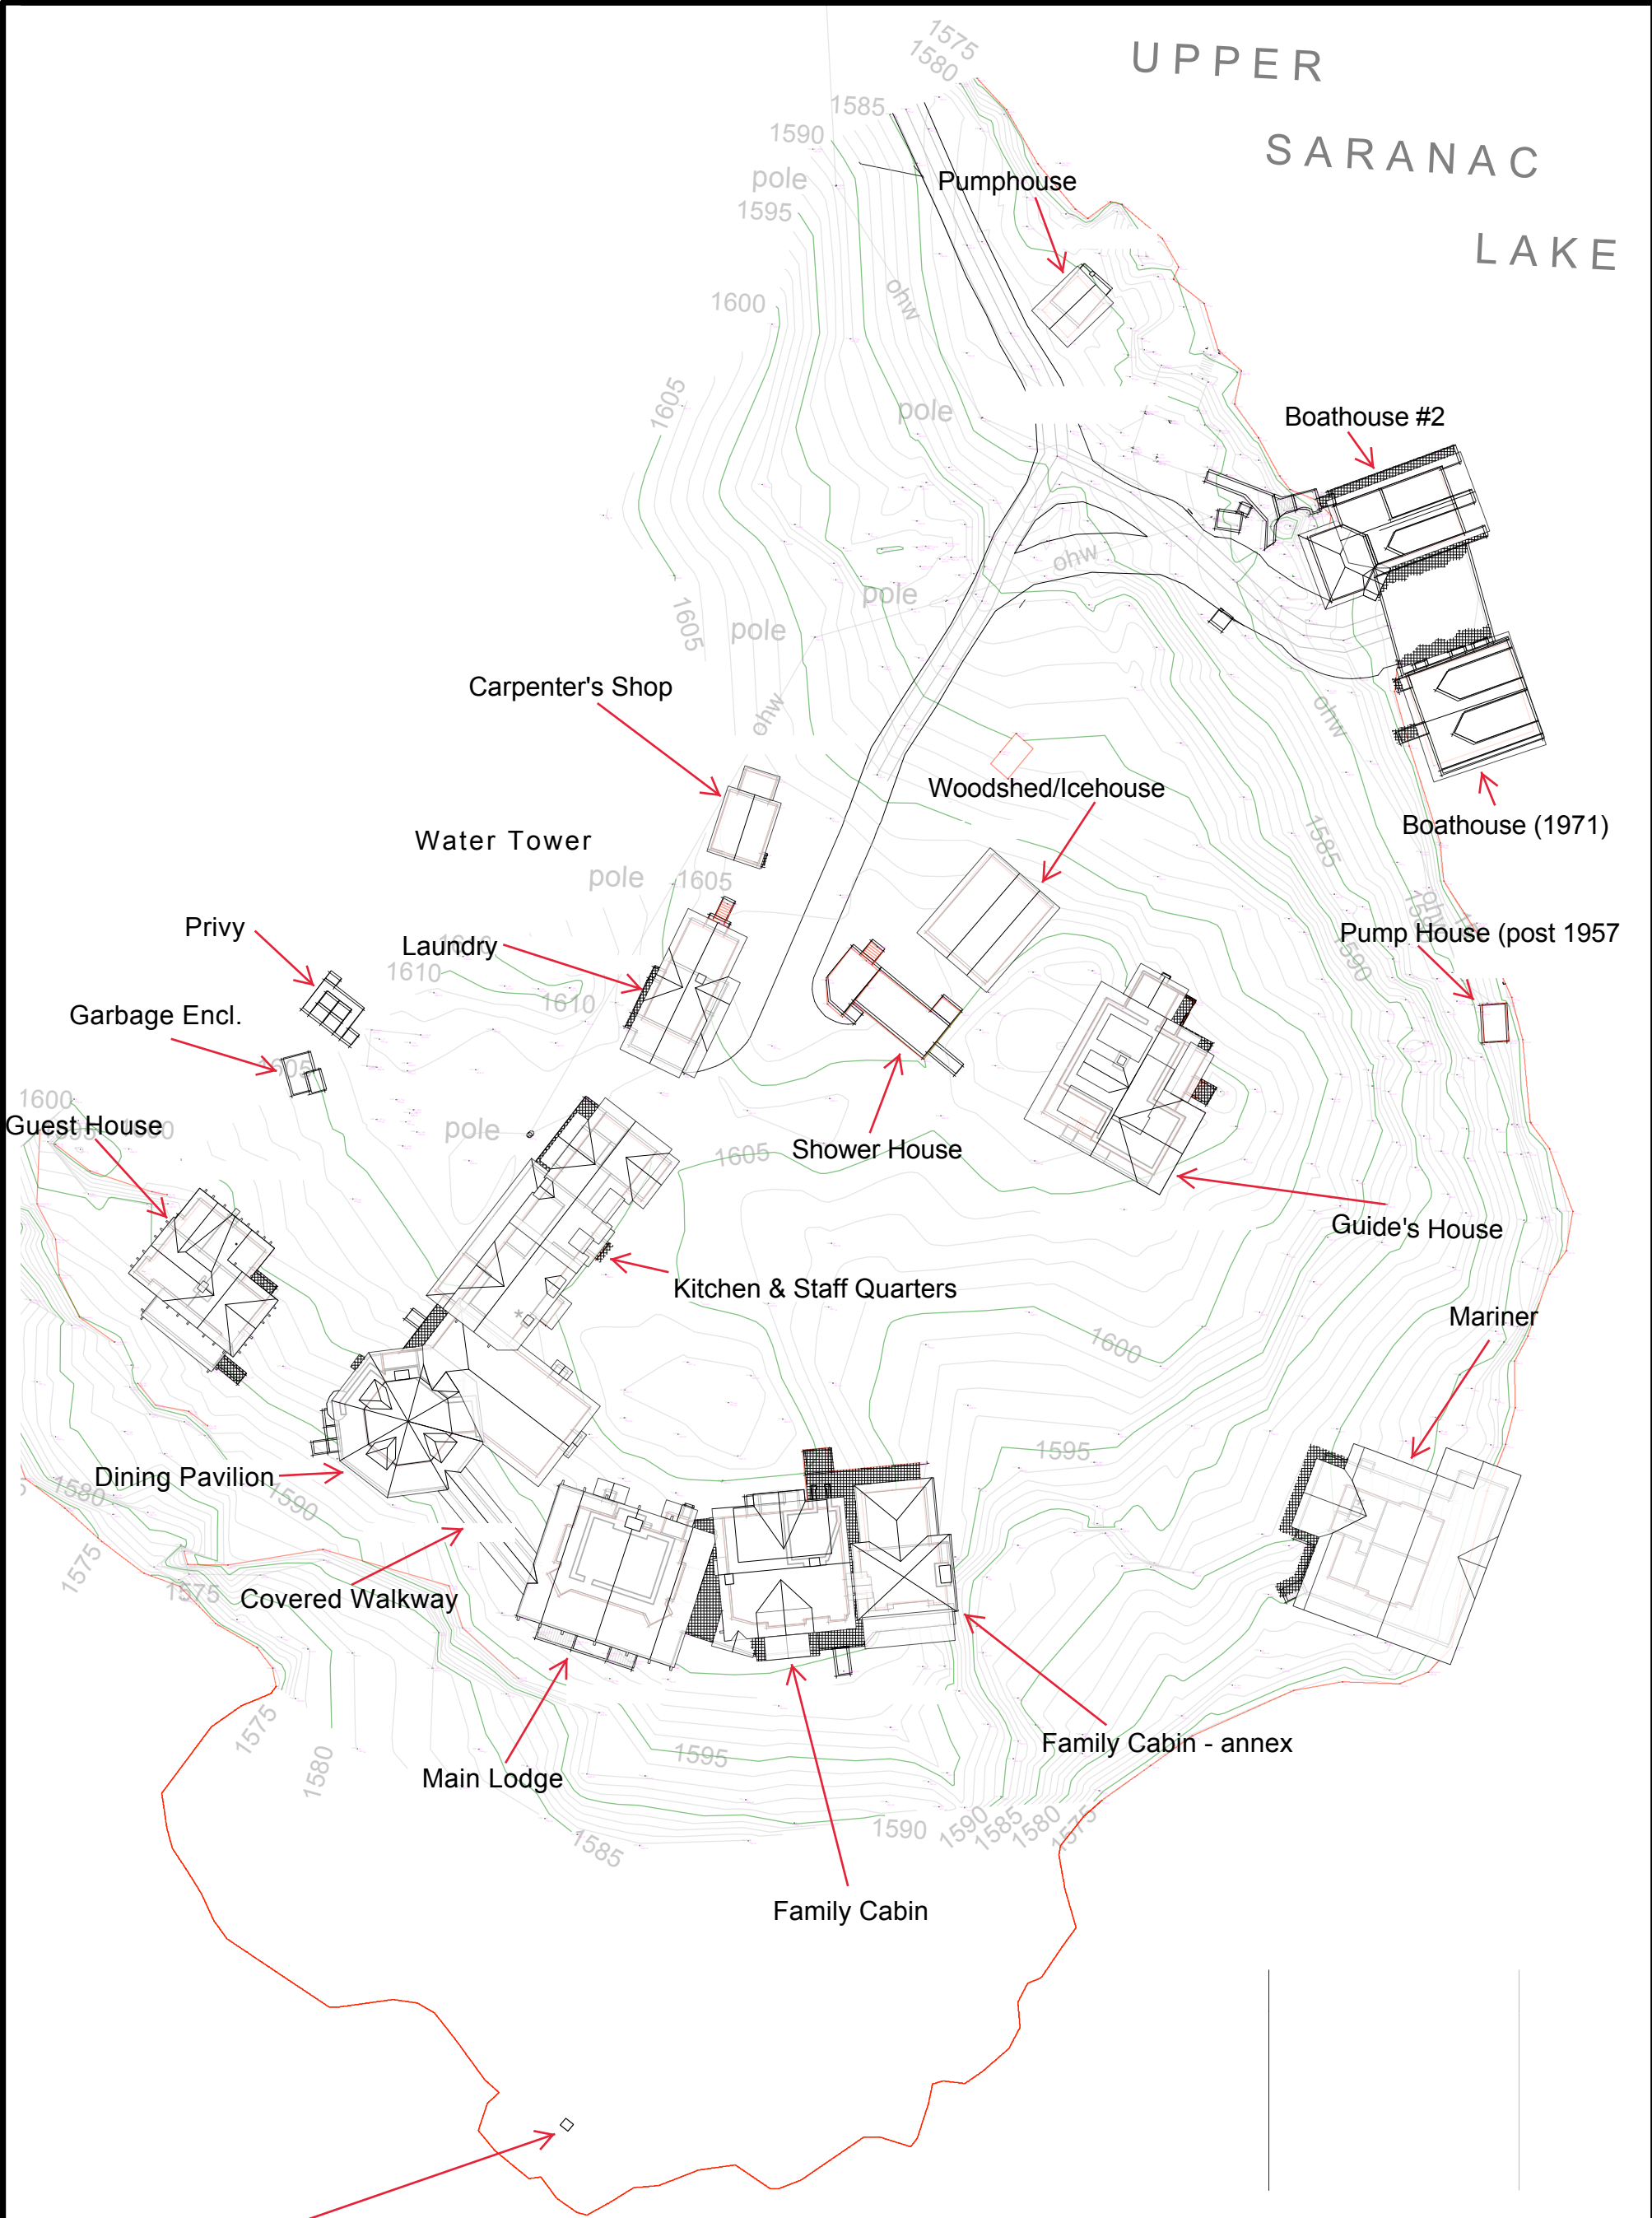

UPPER
SARANAC
LAKE

UPPER
SARANAC
LAKE

Partial Site Plan

UPPER
SARANAC
LAKE

Eagle Island Camp

Contour information, building footprints & locations are based on a site plan dated 5/19/16 by Geomatics Land Surveying, PC, Saranac Lake, New York.